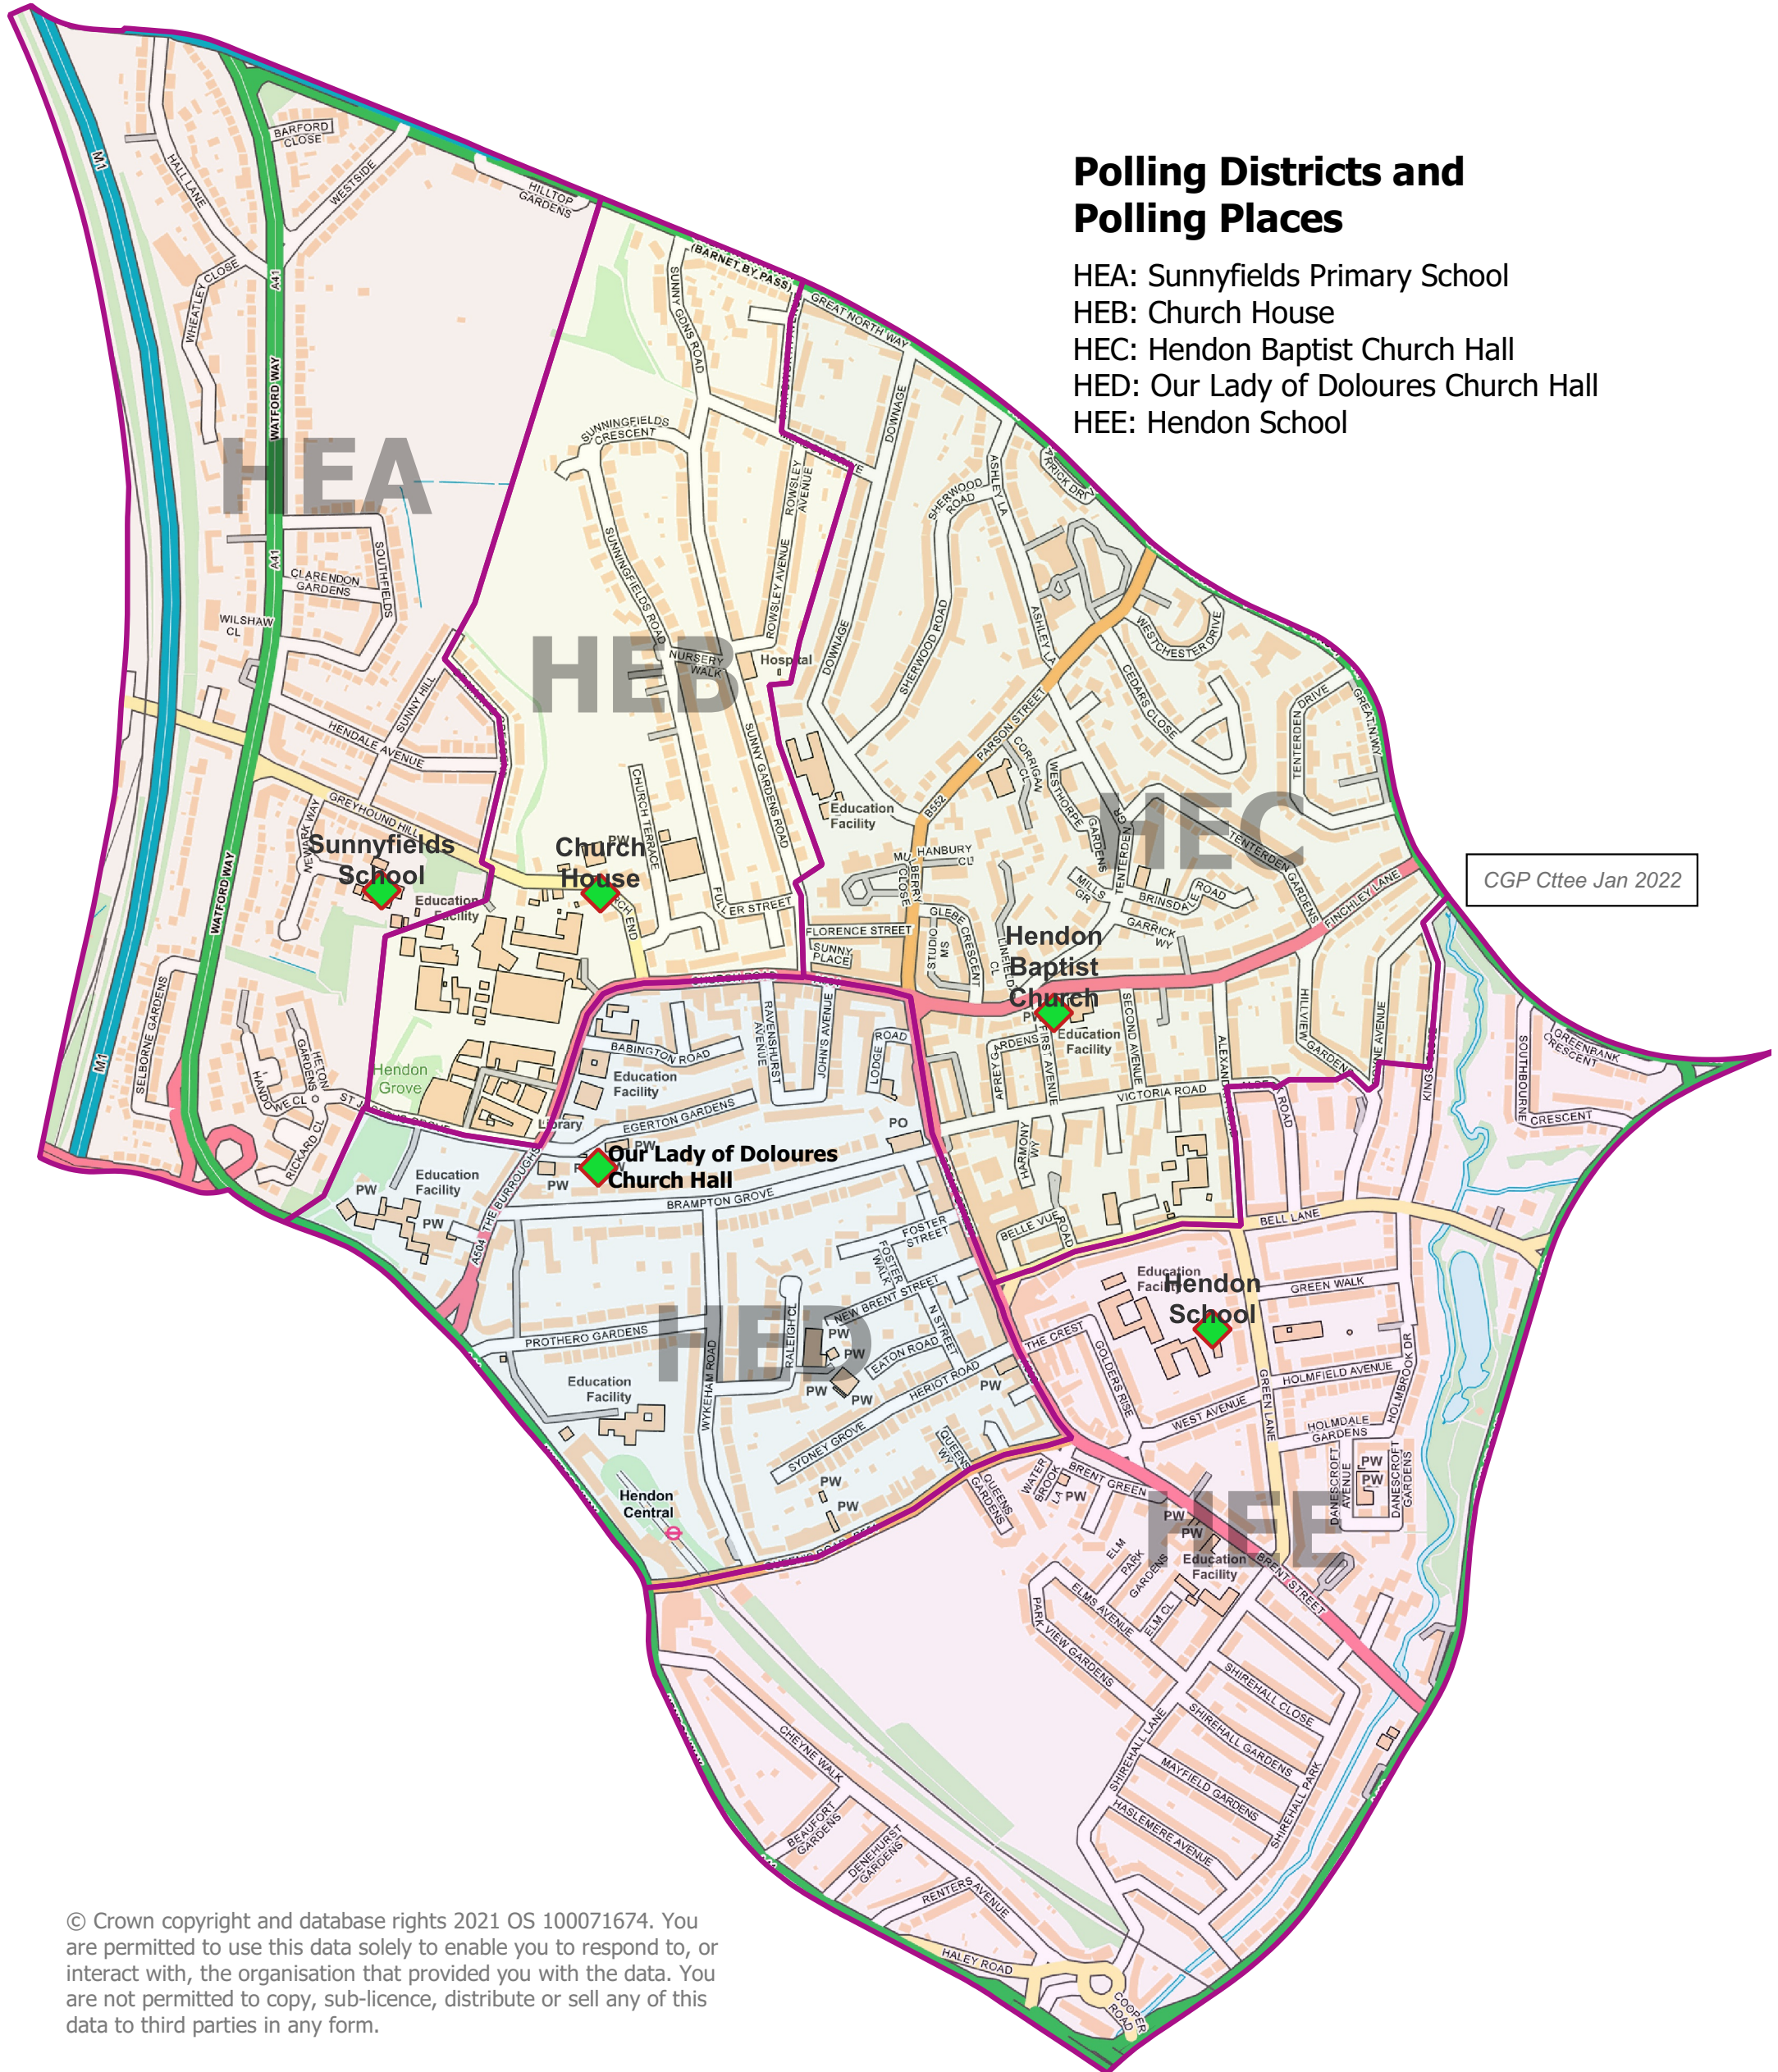

London Borough of Barnet

Hendon Ward

from 5 May 2022

Polling Districts and Polling Places

- HEA: Sunnyfields Primary School
- HEB: Church House
- HEC: Hendon Baptist Church Hall
- HED: Our Lady of Doloures Church Hall
- HEE: Hendon School

CGP Cttee Jan 2022

© Crown copyright and database rights 2021 OS 100071674. You are permitted to use this data solely to enable you to respond to, or interact with, the organisation that provided you with the data. You are not permitted to copy, sub-licence, distribute or sell any of this data to third parties in any form.