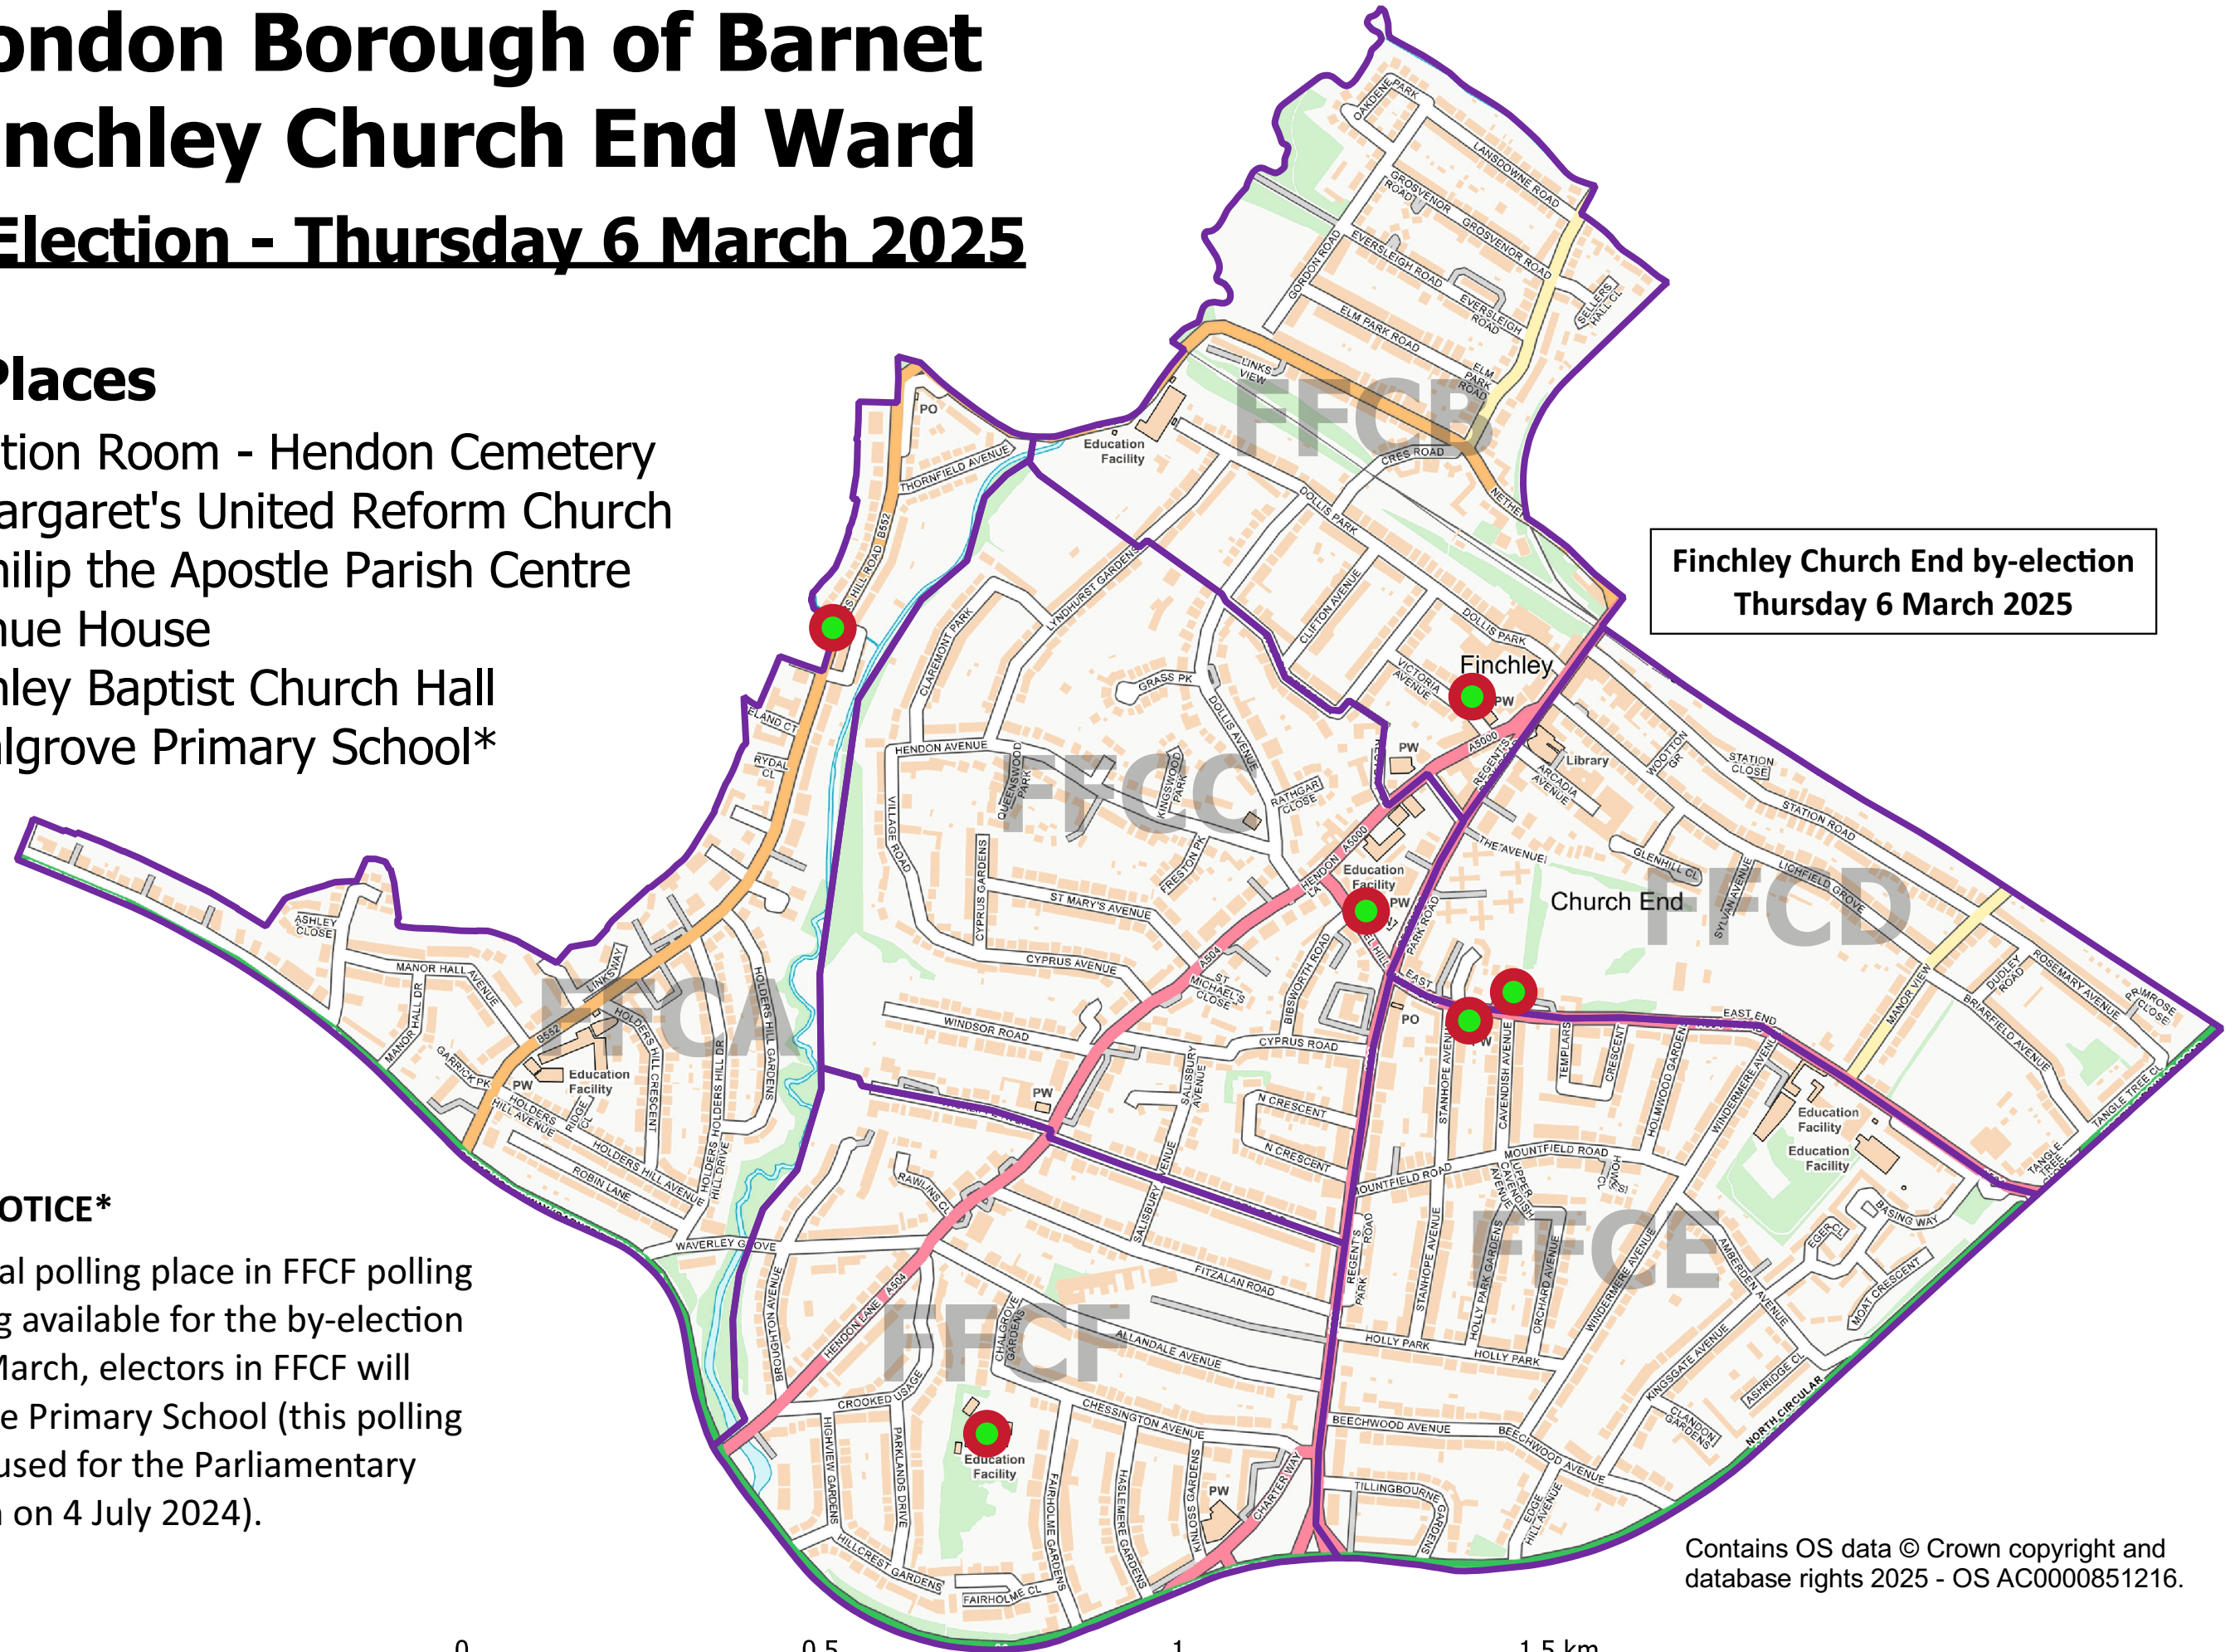

London Borough of Barnet

Finchley Church End Ward

By-Election - Thursday 6 March 2025

Polling Places

- FFCA: Function Room - Hendon Cemetery
- FFCB: St Margaret's United Reform Church
- FFCC: St Philip the Apostle Parish Centre
- FFCD: Avenue House
- FFCE: Finchley Baptist Church Hall
- FFCF: *Chalgrove Primary School*

Finchley Church End by-election
Thursday 6 March 2025

IMPORTANT NOTICE

Due to the official polling place in FFCF polling district not being available for the by-election on Thursday 6 March, electors in FFCF will vote at Chalgrove Primary School (this polling venue was also used for the Parliamentary General Election on 4 July 2024).