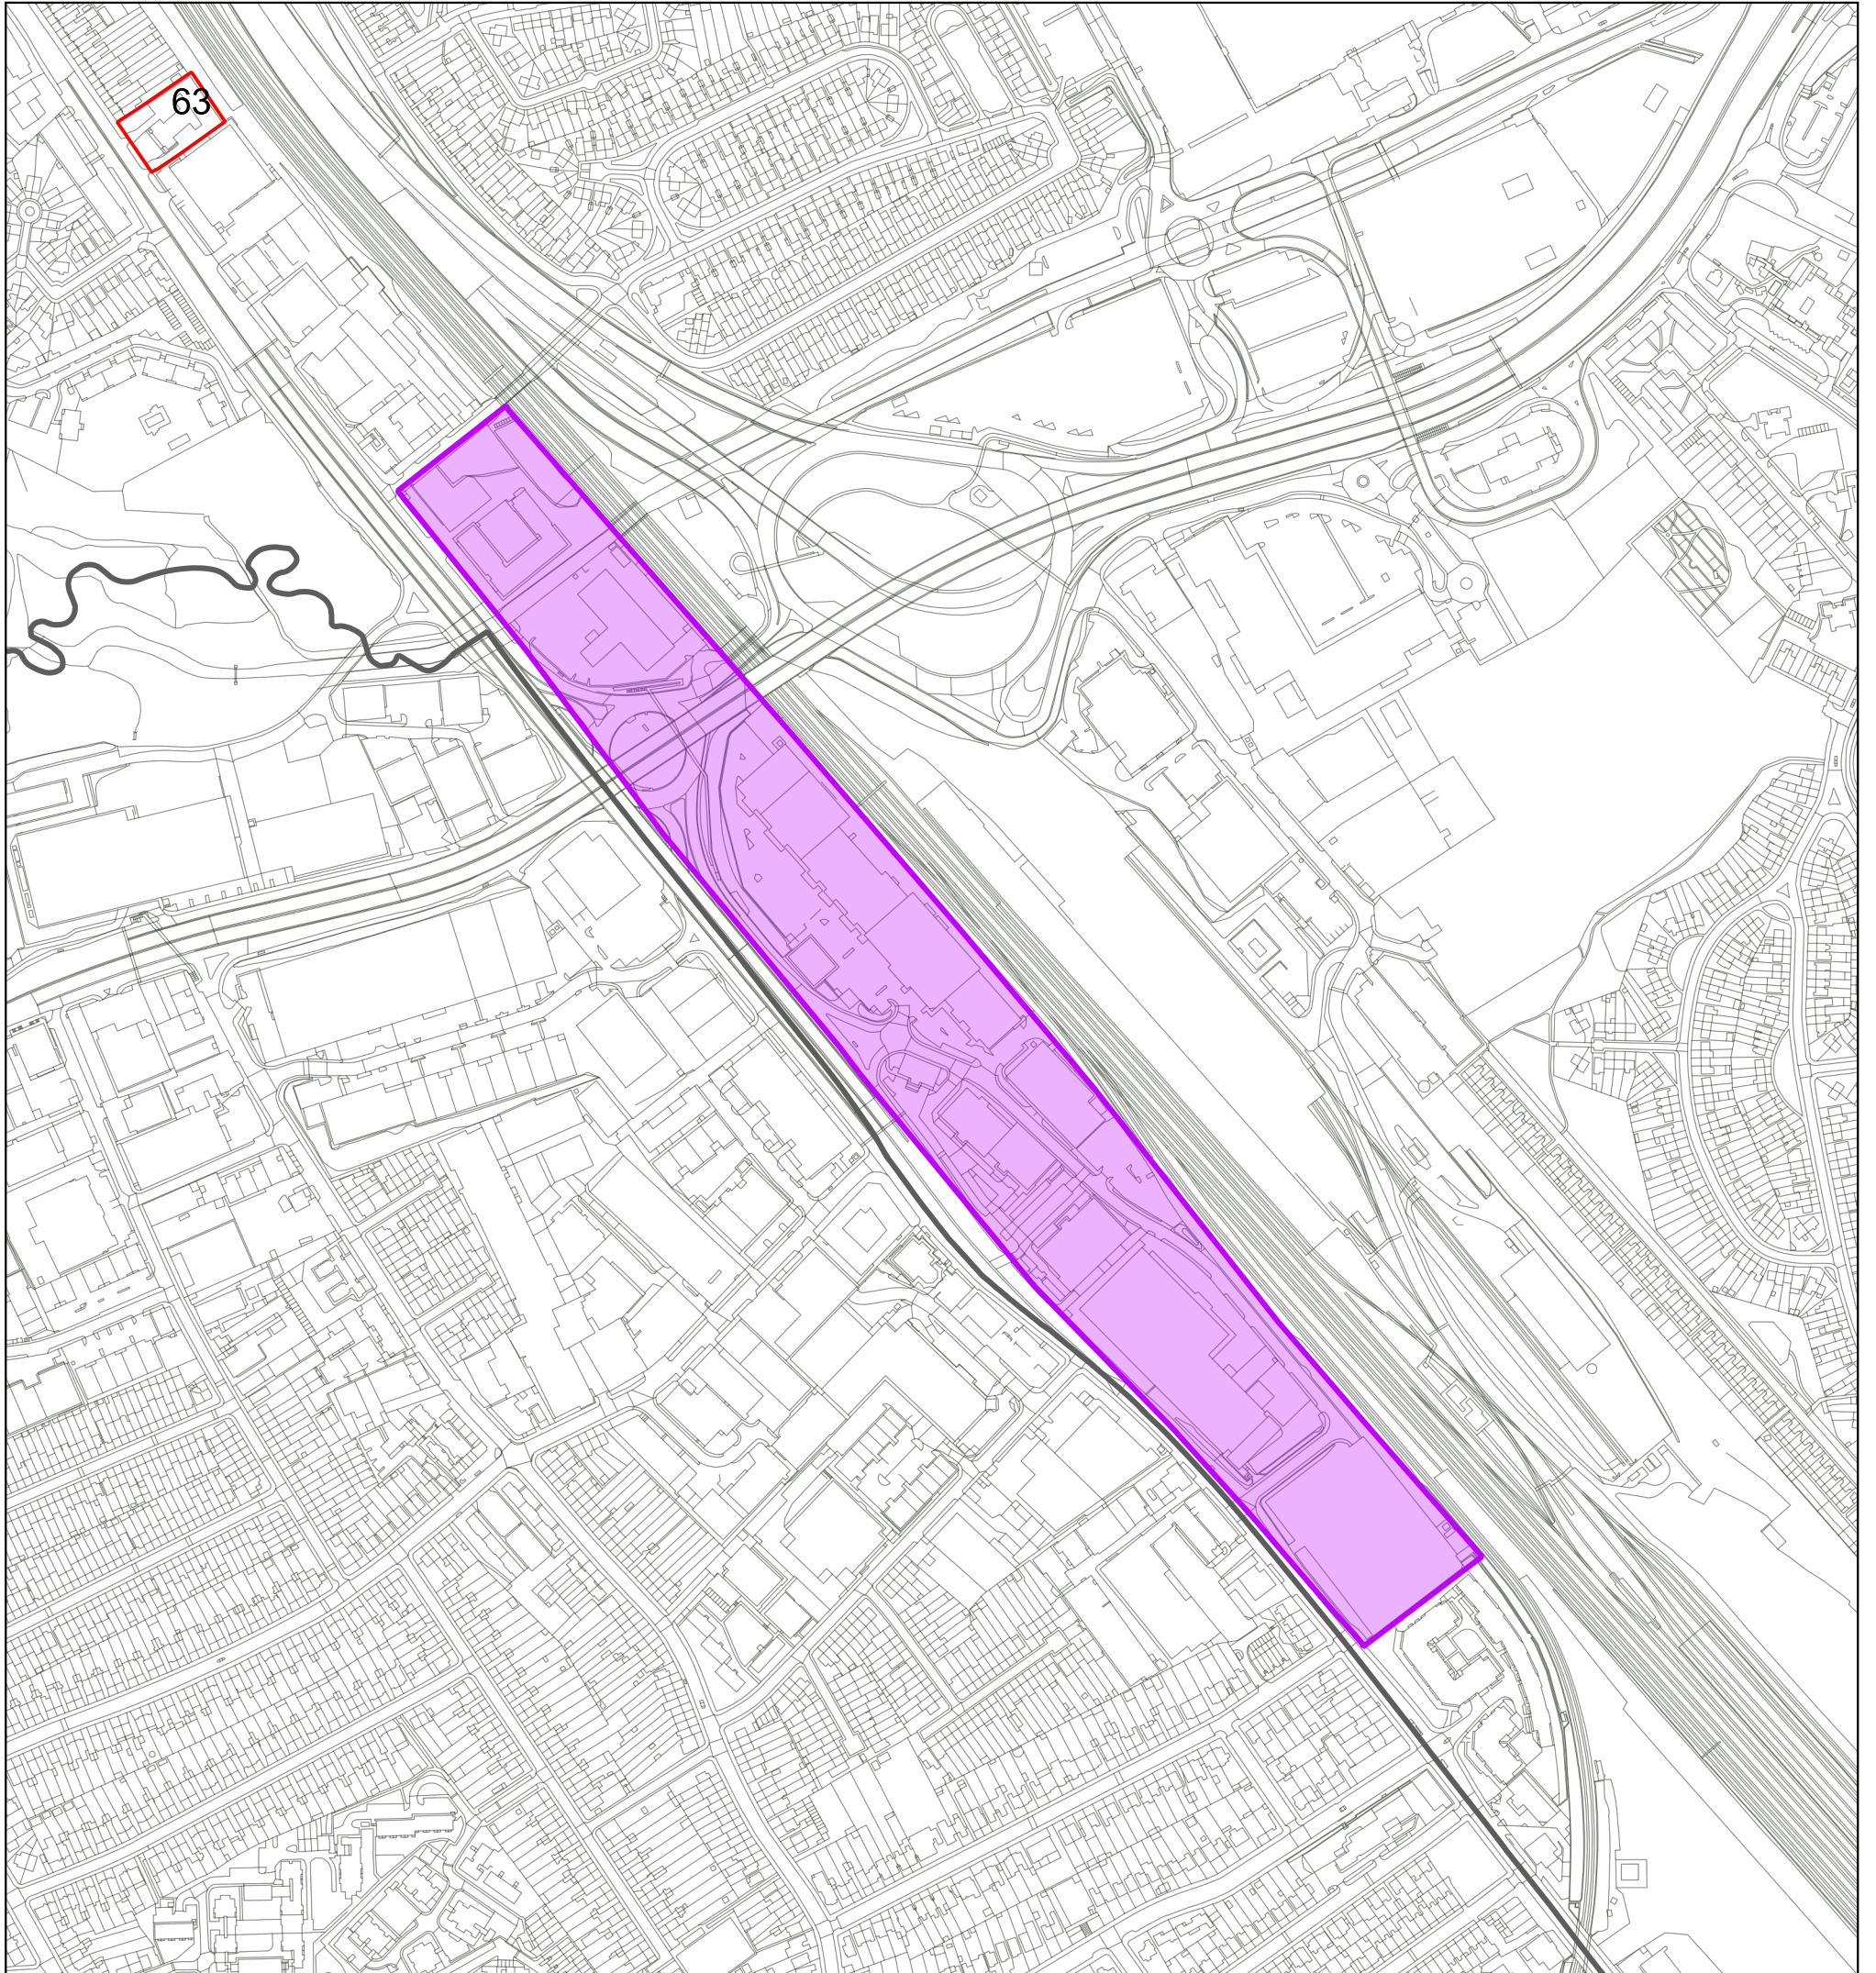

# Map 3A - Brent Cross West (Staples Corner) Growth Area

© Crown copyright and database rights 2022 OS 100017674. You are granted a non-exclusive, royalty free, revocable licence solely to view the Licensed Data for non-commercial purposes for the period during which the London Borough of Barnet makes it available. You are not permitted to copy, sub-license, distribute, sell or otherwise make available the Licensed Data to third parties in any form. Third party rights to enforce the terms of this licence shall be reserved to OS.

## LEGEND

-  Growth Area
-  Site Allocations
-  London Borough of Barnet Boundary

Scale 1 : 5,000