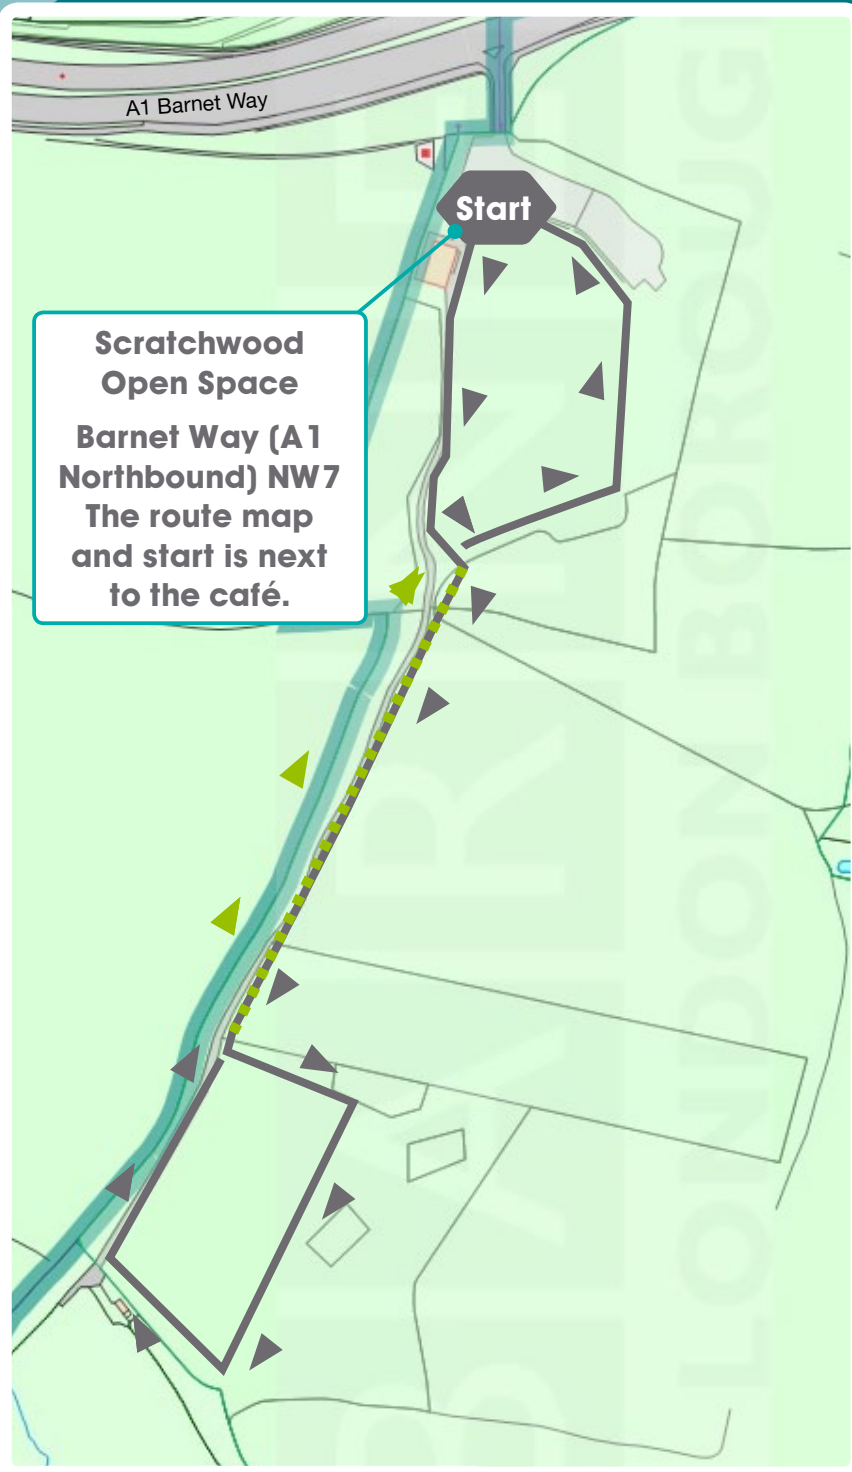

Marked and measured routes

Scratchwood open space

distance	difficulty
1km	2