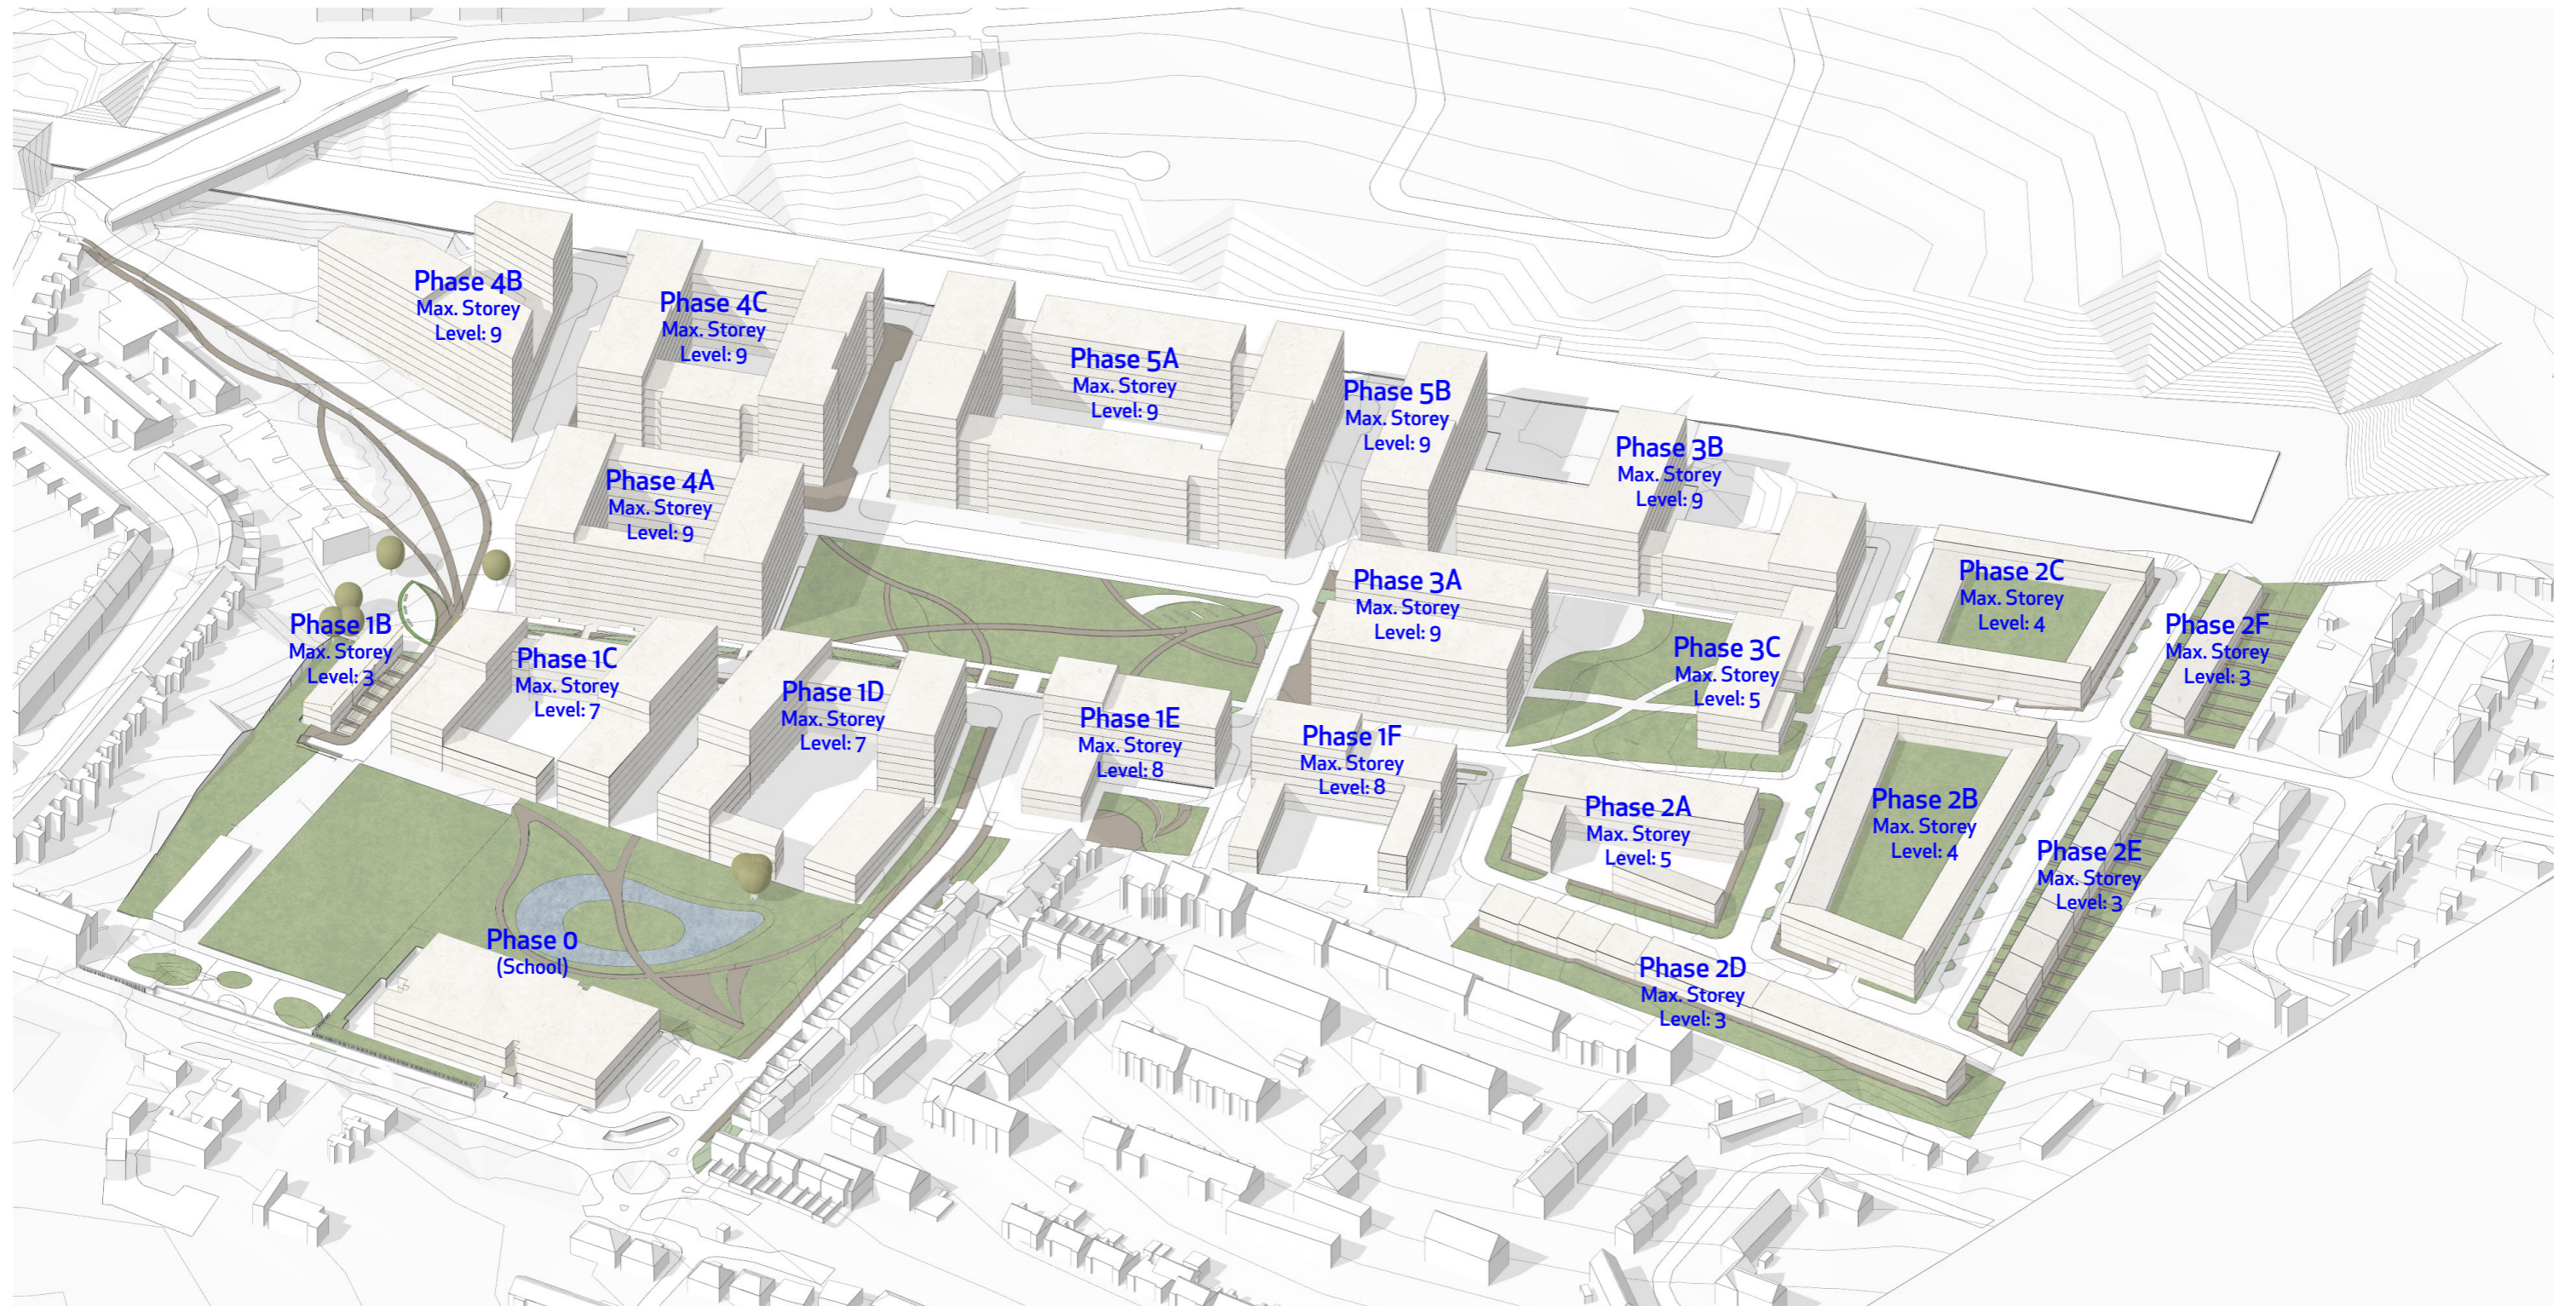

Proposed Redevelopment of North London Business Park | Brunswick Park, East Barnet

The Original Scheme Maximum Building Heights

- All expressed storey heights include ground level

Proposed Redevelopment of North London Business Park | Brunswick Park, East Barnet

The Appeal Scheme Maximum Building Heights

- All expressed storey heights include ground level